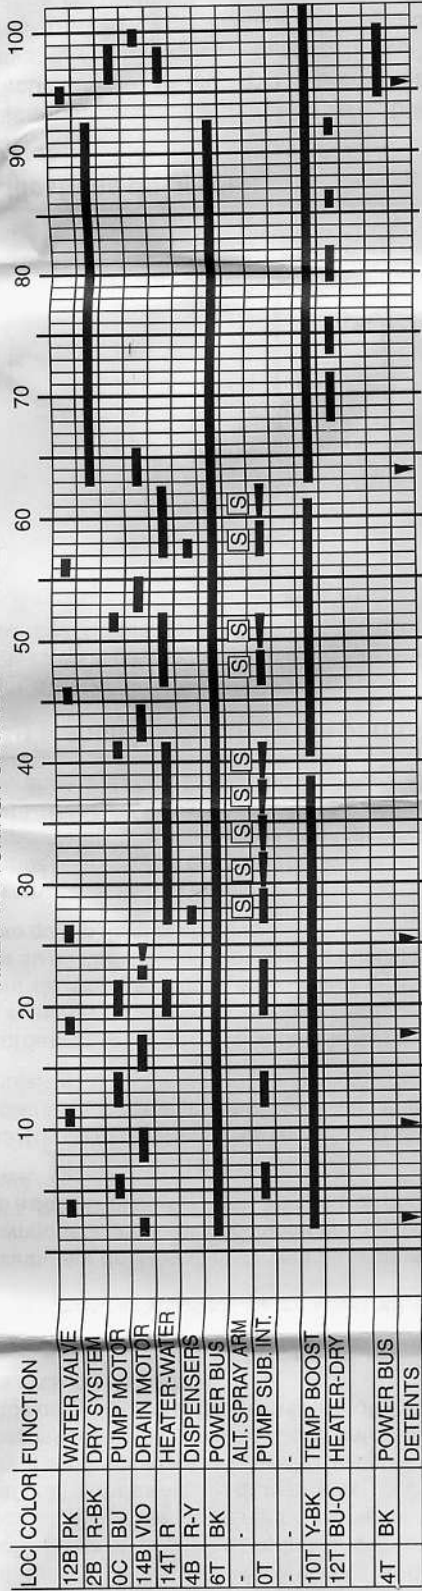

Cycle Chart

TIMER SWITCHING FUNCTIONS IN MINUTES

ONLY LOWER SPRAY ARM OPERATES IN 1ST WASH, 1ST RINSE AND 2ND RINSE.
 SPRAY ARMS ALTERNATE IN 2ND WASH, 3RD RINSE AND 4TH RINSE.

[S] SPRAY ARMS ALTERNATE. DUE TO SPACE, SPRAY ARMS ALTERNATE MORE THAN CYCLE CHART SHOWS.

O=OPEN
 X=CLOSED
 E=EITHER

SWITCH	C	A	CYCLE
			POTS & PANS
	X		HEAVY WASH
	X		NORMAL WASH
	X		SHORT/LIGHT
			RINSE & HOLD
	-	X	HEAT DRY ON
	-	-	HEAT DRY OFF

1 st WASH 7 1/2 MIN.	1 st RINSE 7 1/2 MIN.	2 nd WASH 19 1/2 MIN.	2 nd RINSE 7 1/2 MIN.	3 rd RINSE 10 1/2 MIN.	4 th RINSE 9 MIN.	DRY HOT OR COOL 27 MIN.	OFF	RESET